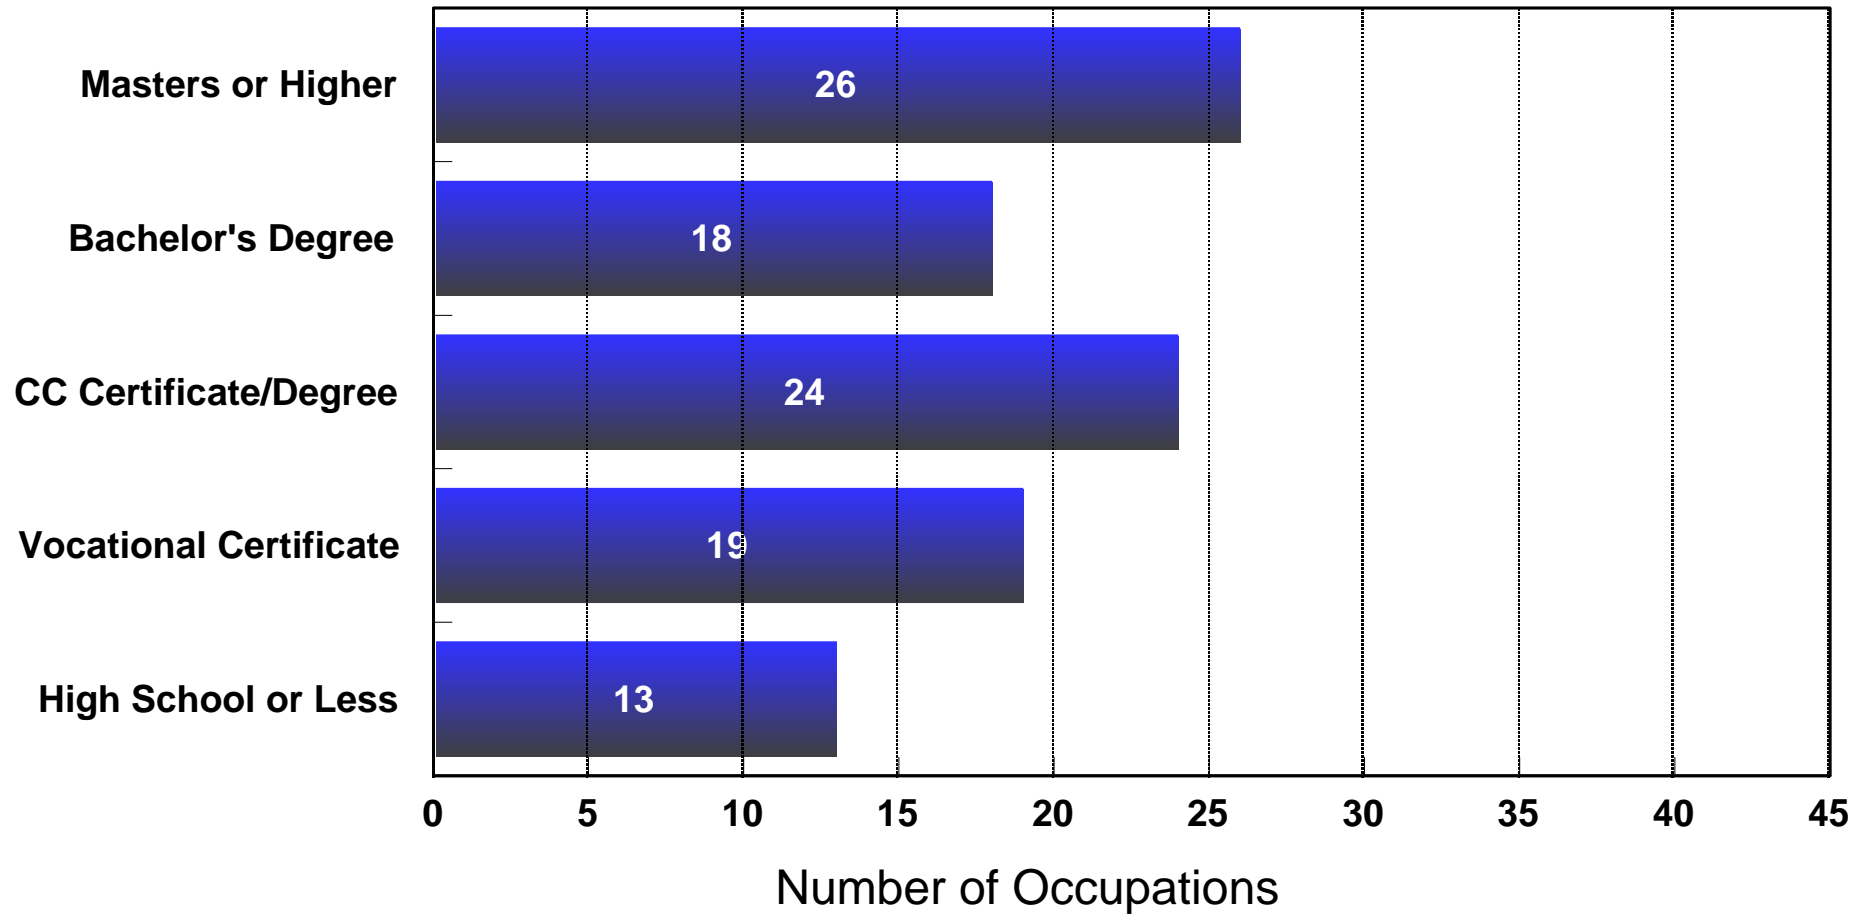

Florida 100 Fastest Growing Occupations By Minimum Educational Requirements 2030

Source: Agency for Workforce Innovation, Labor Market Statistics